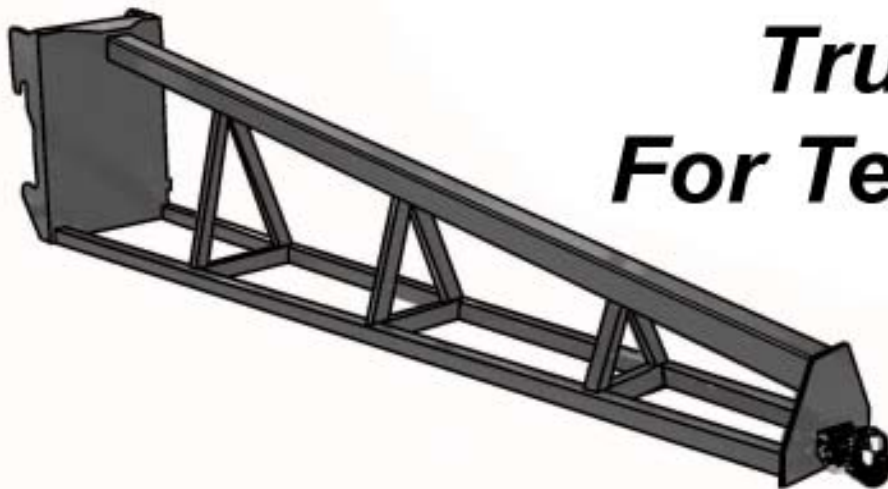

Haugen

Truss Jibs

877-580-6218

Skid-Steer Jibs

**Available in 9 foot or
12 Foot Lengths
1000 lbs lift capacity**

Truss Jibs For Telehandlers

**Available in 12 foot or 16 foot lengths
2000 Lbs lift capacity**