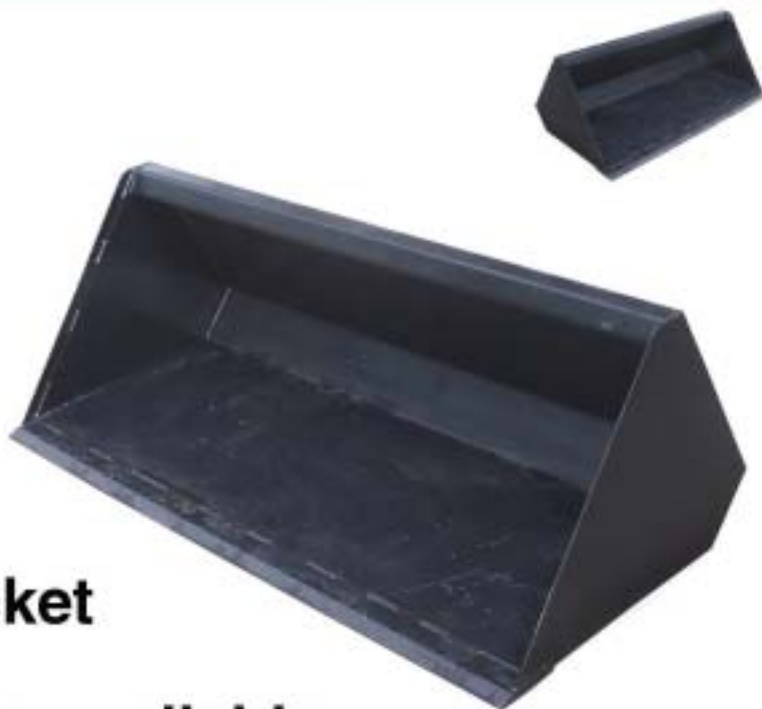

Haugen

Snow Buckets

877-580-6218

SNOW BUCKETS

- Large capacity bucket
- Many different sizes available
- Half inch thick wear strips on the bottom of the bucket for increased durability
- Optional bolt-on edge (6" on center)

Models	Bucket Width	Weight
MSB-60	60 inches	540 lb.
MSB-66	66 inches	570 lb.
MSB-72	72 inches	610 lb.
MSB-78	78 inches	645 lb.
MSB-84	84 inches	680 lb.
MSB-96	96 inches	820 lb.

Marv Haugen Enterprises Inc.